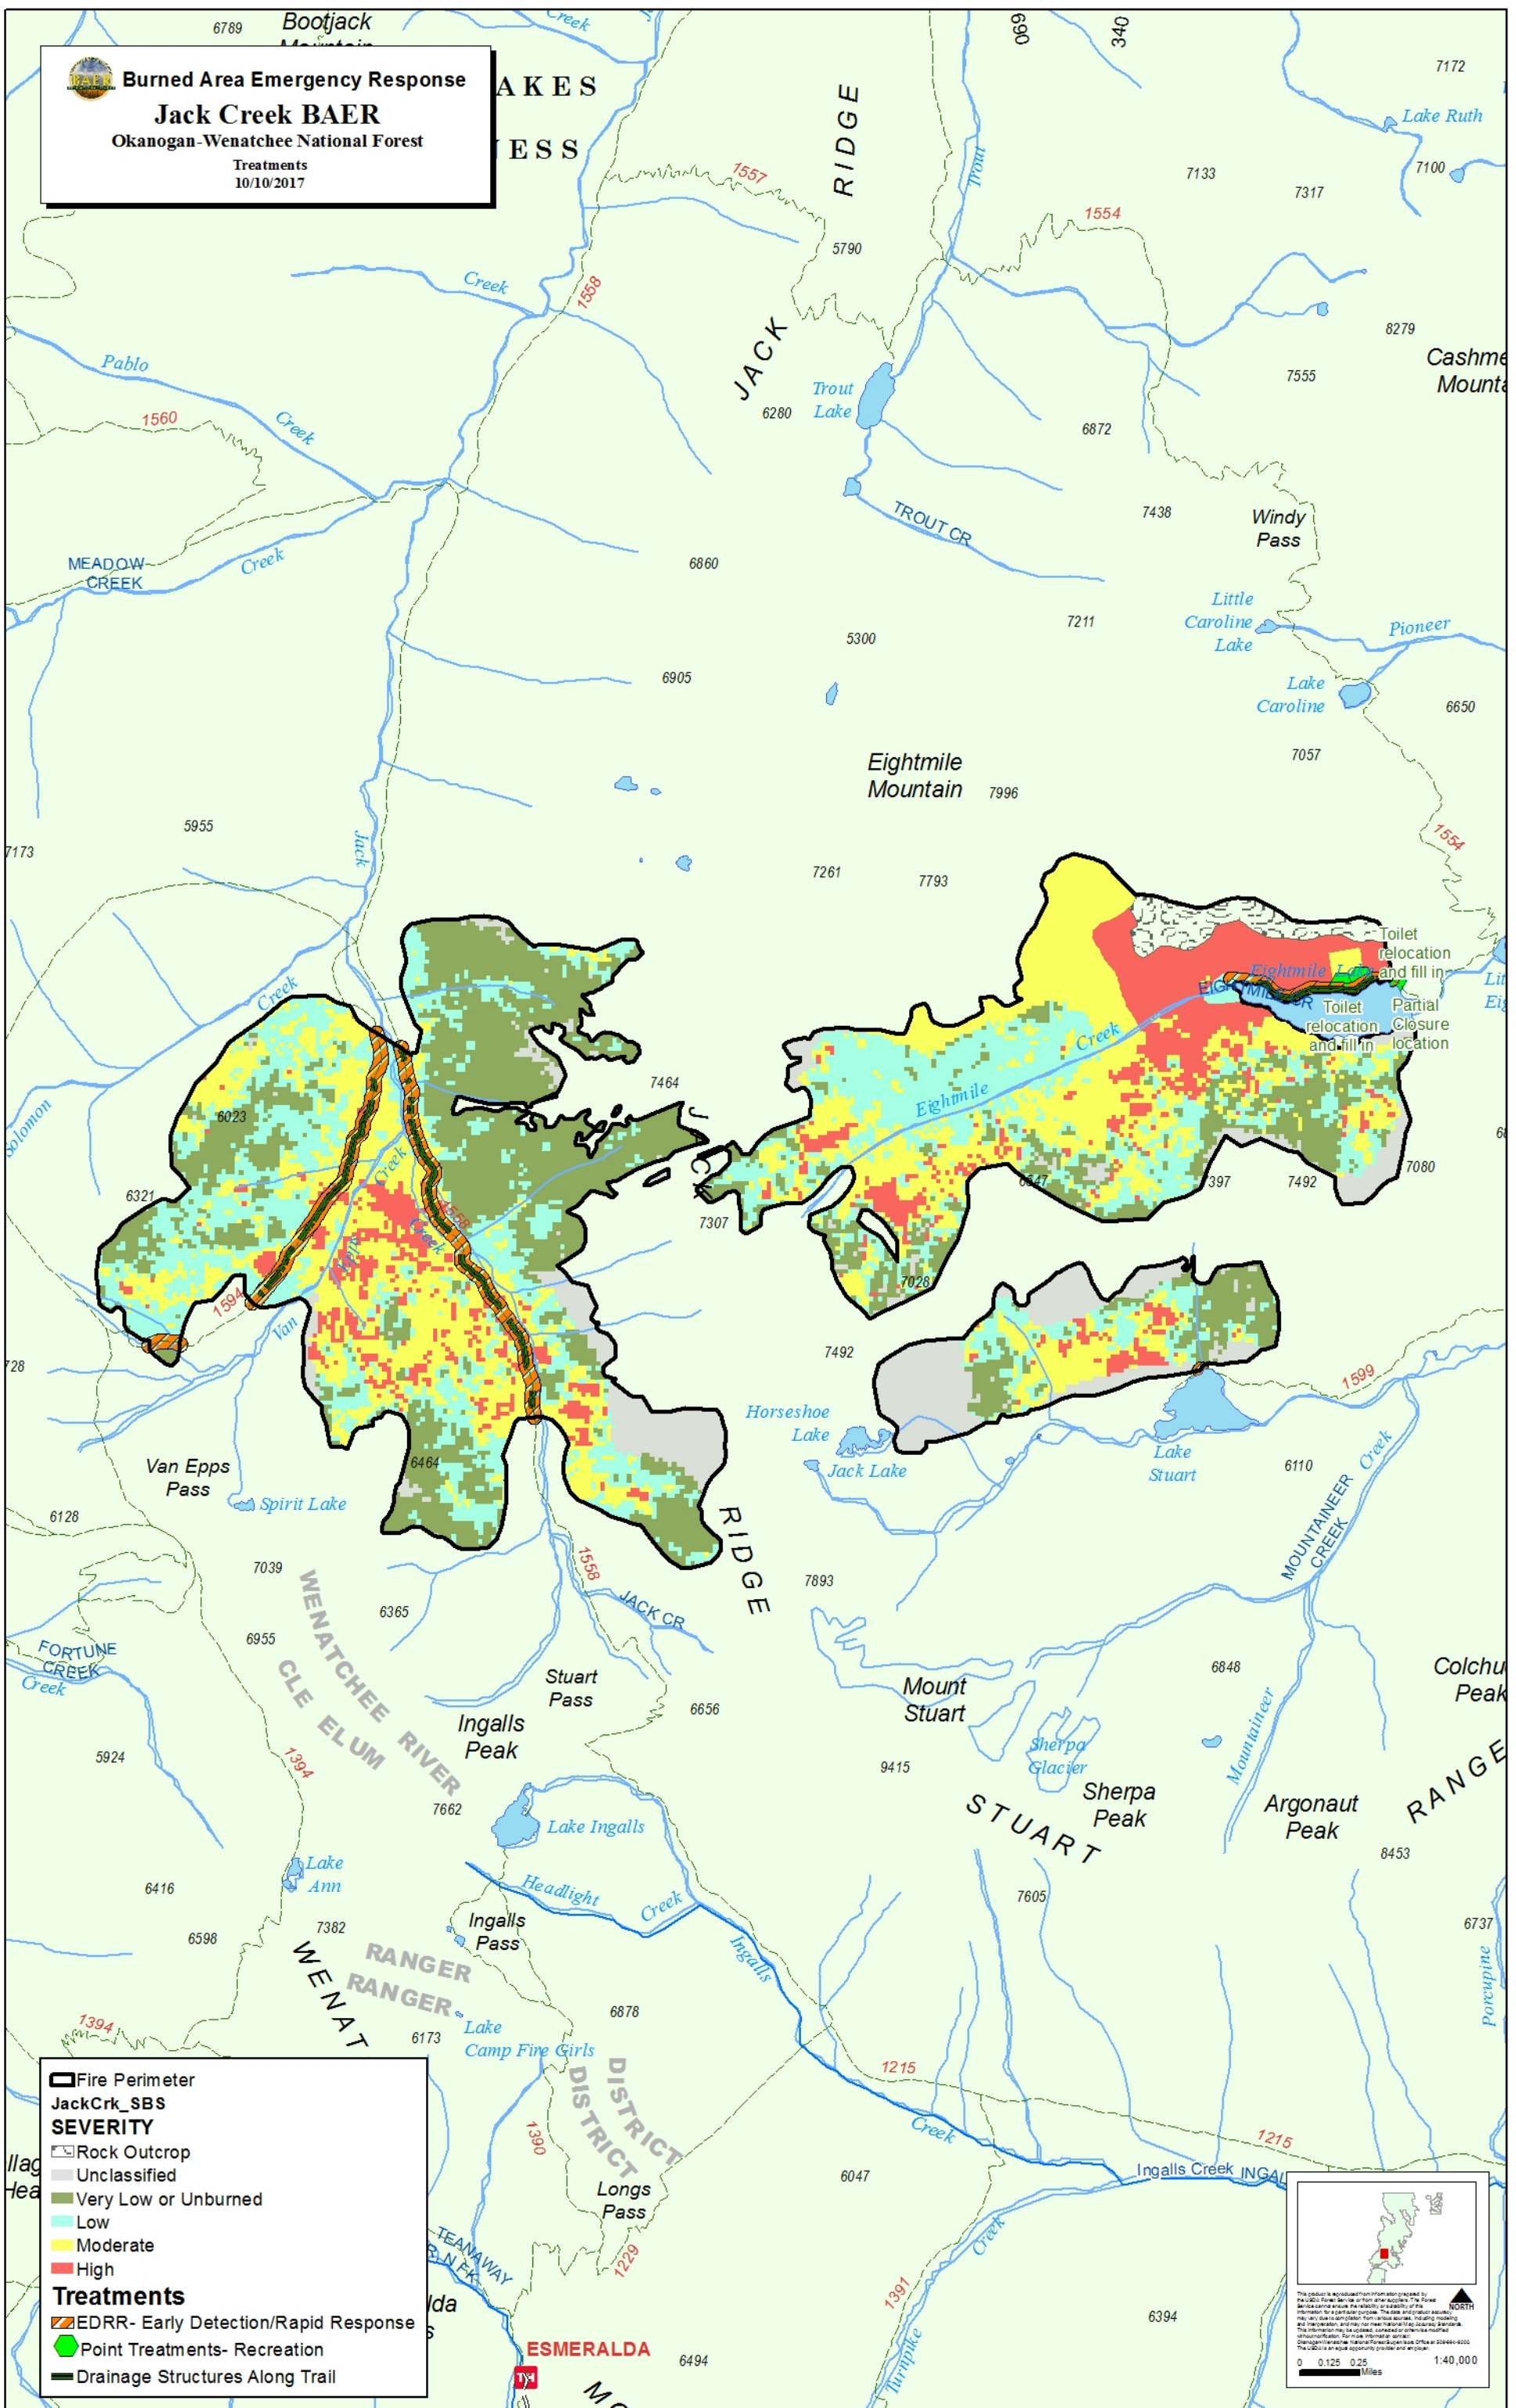

Burned Area Emergency Response
Jack Creek BAER
Okanogan-Wenatchee National Forest
Treatments
10/10/2017

Fire Perimeter
JackCrk_SBS

SEVERITY

- Rock Outcrop
- Unclassified
- Very Low or Unburned
- Low
- Moderate
- High

Treatments

- ▨ EDRR- Early Detection/Rapid Response
- Point Treatments- Recreation
- Drainage Structures Along Trail